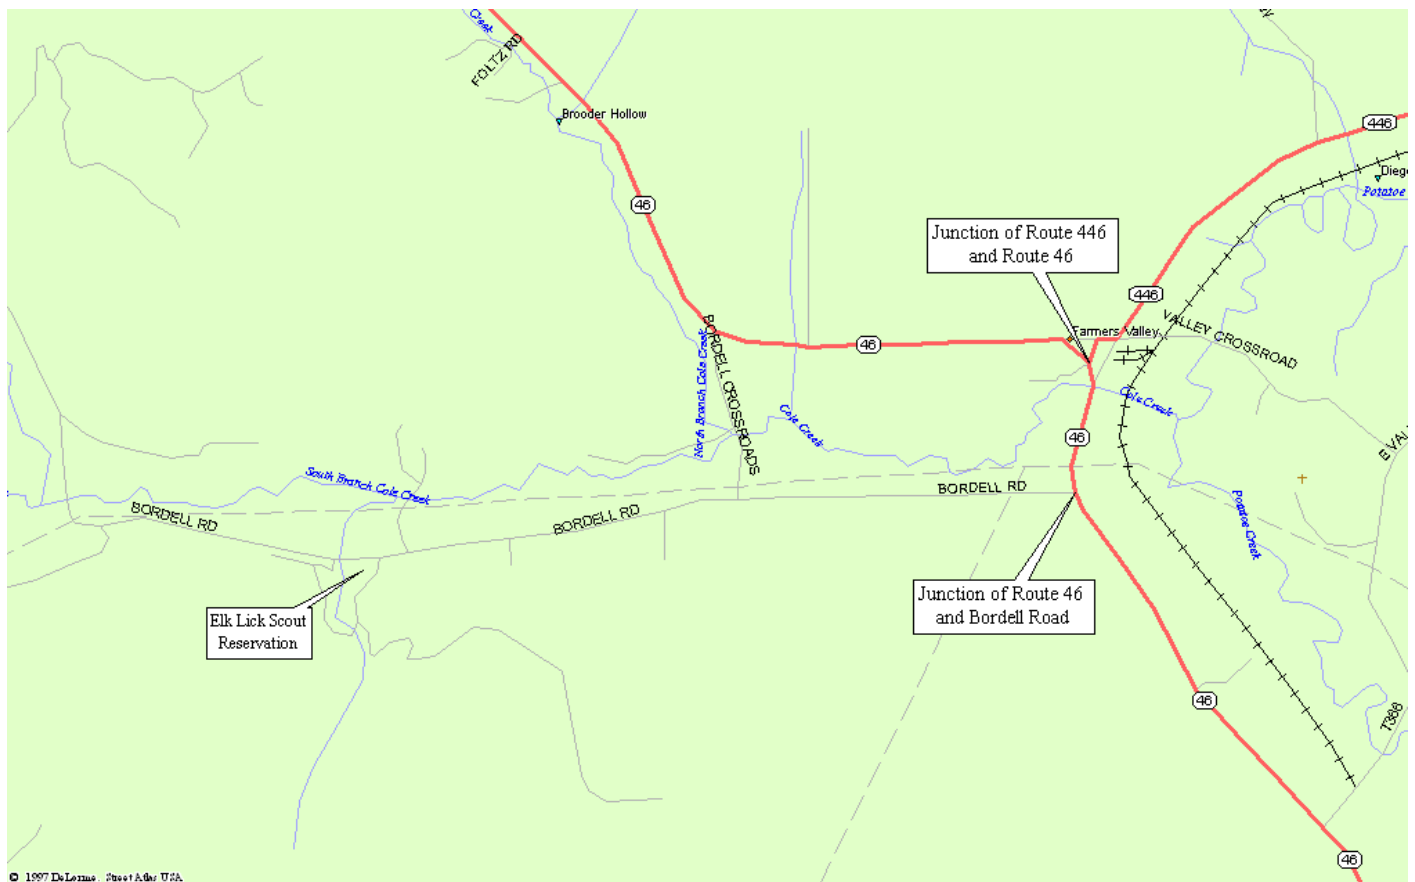

Elk Lick Scout Reservation Allegheny Highlands Council

Detailed Map

Elk Lick Scout Reservation is located in northern Pennsylvania, south of Olean, NY.

Directions from the west:

- In Bradford, PA, at the junction of Routes 346 and Route 46, follow Route 46 south for approximately 13 miles to the junction of Route 46 and Route 446.
- At the junction of Route 46 and Route 446, stay on Route 46 for ½ mile to the junction of Route 46 and Bordell Road.
- Turn right on to Bordell Road and travel approximately 2 and ½ miles to the camp entrance on the left.

Directions from the east:

- At the junction of Route 417 and Route 305, south of Portville, NY, follow Route 305 south to the junction of Route 446 and Route 346, which is north of Eldred, PA.
- Follow Route 446 south for approximately 10 miles to the junction of Route 446 and Route 46.
- At the junction of Route 46 and Route 446, follow Route 46 for ½ mile to the junction of Route 46 and Bordell Road.
- Turn right on to Bordell Road and travel approximately 2 and ½ miles to the camp entrance on the left.

Camp Address:

Elk Lick Scout Reservation
 RD 3 Bordell Road
 Smethport, PA, 16749
 Phone: 814-465-9991

Council Address:

Allegheny Highlands Council
 P. O. Box 261
 50 Hough Hill Road
 Falconer, NY 14733
 Phone: 716-655-2697